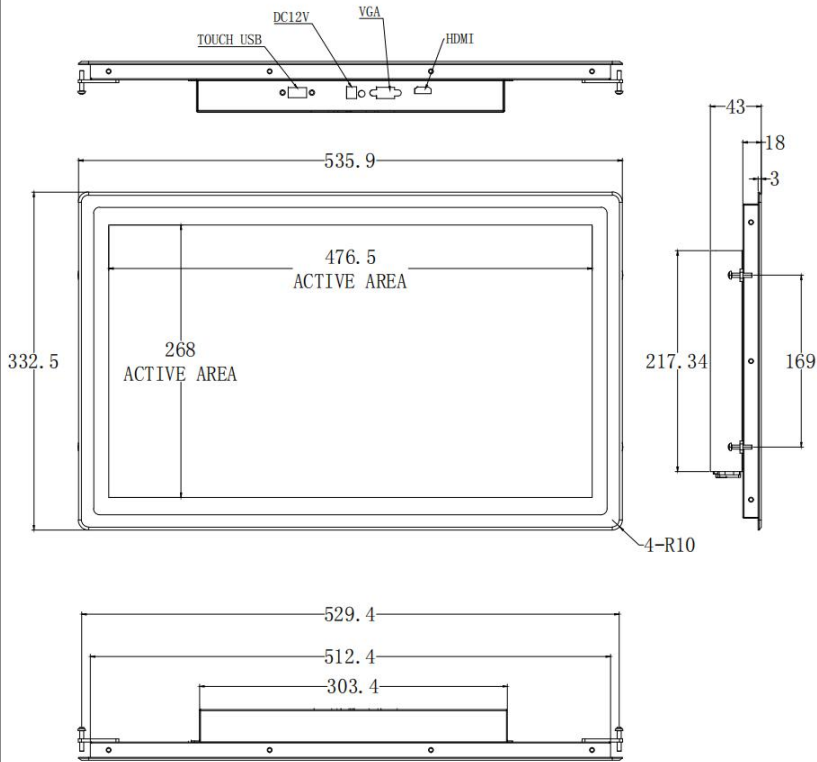

## TDS2137 C Embedded Touch Monitor

Model	2137C
Color	Black
Size	21.5"
Aspect Ratio	16:9
Active Display Area	476.64(W)×268.11(H) mm
Dimensions	535.9X332.5X43(mm) Recommended cutout size: 529.4X309(mm)
Native Resolution	1920X1080FHD@60Hz
Number of Colors	16.7M, 72% NTSC
Viewing Angle	89/89/89/89 (Typ.)(CR≥10)
Contrast Ratio	1000:1
Brightness (typical)	LCD: 400nits, Touch:365nits
Response (typical)	14ms
Number of Touches	10-touch with USB control interface
Touch Mode	Finger, stylus (silicone tip), glove (thickness ≤ 2 mm)
Touch Precision	≥2mm
transmittance	90%
Glass hardness	7H
Video Interface	HDMI+VGA
Input voltage range	AC: 100-240 VAC , 50-60 Hz
I/O Ports	1*HDMI , 1*VGA , 1*USB2.0, 1*DC
Sealing	Sealing between touch screen and front bezel
Ball Drop Test	No breakage when a 450g steel ball falls vertically 1.2m to the center
Temperature	Operating: 0°C-50°C; Storage: -10°C-60°C
Humidity	Operating: 20%-70%; Storage: 10%-80%
MTBF	50000 hours
Warranty	2 years standard
Shipping Dimensions	585*110*395(mm)
Mounting Options	VESA mount on rear 75mm&100mm Side buckle mounting distance: 169mm
Power Adapter	DC:12V5A( Coaxial power jack: 5.5*2.1)
What's in the Box	1*HDMI cable, 1*USB cable, 1* DC cable, 1*Power adapter 4* Flush Mount Brackets with screws
Agency Approvals	FCC; CE; ROHS

# TDS2137C

Dimensions are in millimeters