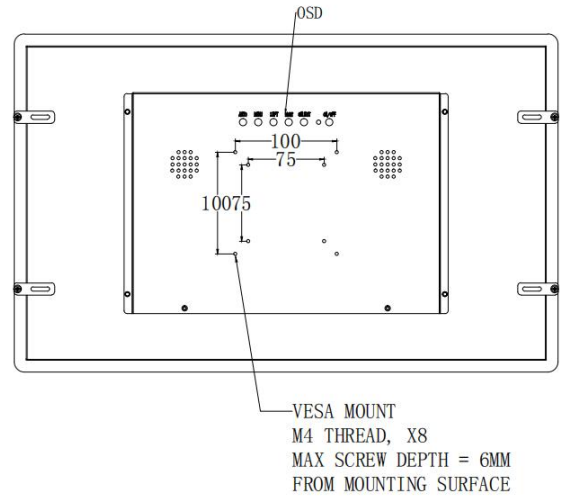

## TDS2137 C Embedded Touch Monitor

Model	2137C
Color	Black
Size	21.5"
Aspect Ratio	16:9
Active Display Area	476.64(W)×268.11(H) mm
Dimensions	535.9X332.5X43(mm) Recommended cutout size: 529.4X309(mm)
Native Resolution	1920X1080FHD@60Hz
Number of Colors	16.7M, 72% NTSC
Viewing Angle	89/89/89/89 (Typ.)(CR≥10)
Contrast Ratio	1000:1
Brightness (typical)	LCD: 400nits, Touch:365nits
Response (typical)	14ms
Number of Touches	10-touch with USB control interface
Touch Mode	Finger, stylus (silicone tip), glove (thickness ≤ 2 mm)
Touch Precision	≥2mm
transmittance	90%
Glass hardness	7H
Video Interface	HDMI+VGA
Input voltage range	AC: 100-240 VAC , 50-60 Hz
I/O Ports	1*HDMI , 1*VGA , 1*USB2.0, 1*DC
Sealing	Sealing between touch screen and front bezel
Ball Drop Test	No breakage when a 450g steel ball falls vertically 1.2m to the center
Temperature	Operating: 0°C-50°C; Storage: -10°C-60°C
Humidity	Operating: 20%-70%; Storage: 10%-80%
MTBF	50000 hours
Warranty	2 years standard
Shipping Dimensions	585*110*395(mm)
Mounting Options	VESA mount on rear 75mm&100mm Side buckle mounting distance: 169mm
Power Adapter	DC:12V5A( Coaxial power jack: 5.5*2.1)
What's in the Box	1*HDMI cable, 1*USB cable, 1* DC cable, 1*Power adapter 4* Flush Mount Brackets with screws
Agency Approvals	FCC; CE; ROHS

# TDS2137C

Dimensions are in millimeters