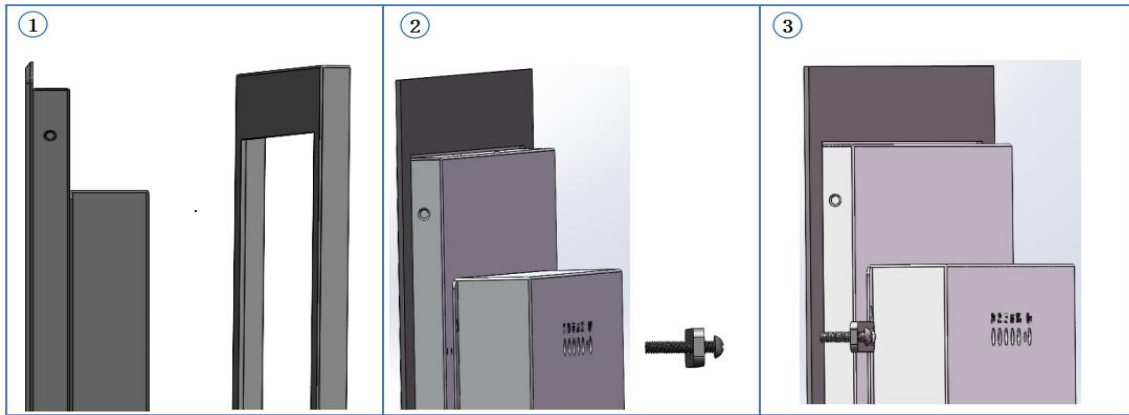

TDS2137C

Dimensions are in millimeters