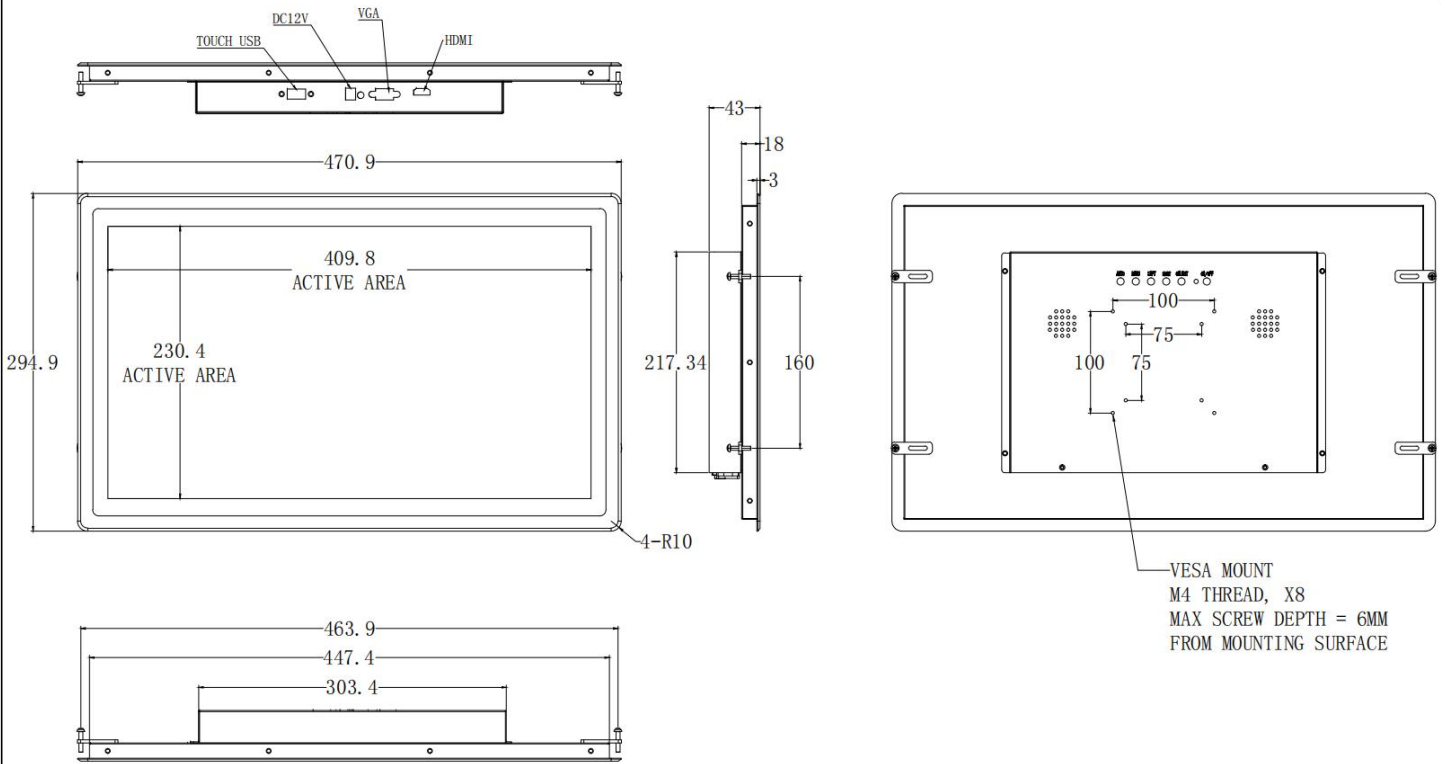

## TDS1937 C Embedded Touch Monitor

Model	1937C
Color	Black
Size	18.5"
Aspect Ratio	16:9
Active Display Area	408.96(H)×230.04(V) mm
Dimensions	470.9X294.9X43(mm) Recommended cutout size: 463.9X271.4(mm)
Native Resolution	1920X1080FHD@60Hz
Number of Colors	16.7M, 72% NTSC
Viewing Angle	85/85/85/85 (Typ.)(CR≥10)
Contrast Ratio	1200:1
Brightness (typical)	LCD: 350nits, Touch:325nits
Response (typical)	30ms
Number of Touches	10-touch with USB control interface
Touch Mode	Finger, stylus (silicone tip), glove (thickness ≤ 2 mm)
Touch Precision	≥2mm
transmittance	90%
Glass hardness	7H
Video Interface	HDMI+VGA
Input voltage range	AC: 100-240 VAC , 50-60 Hz
I/O Ports	1*HDMI , 1*VGA , 1*USB2.0, 1*DC
Sealing	Sealing between touch screen and front bezel
Ball Drop Test	No breakage when a 450g steel ball falls vertically 1.2m to the center
Temperature	Operating: 0°C-50°C; Storage: -10°C-60°C
Humidity	Operating: 20%-70%; Storage: 10%-80%
MTBF	50000 hours
Warranty	2 years standard
Shipping Dimensions	525*110*355(mm)
Mounting Options	VESA mount on rear 75mm&100mm Side buckle mounting distance: 160mm
Power Adapter	DC:12V3A( Coaxial power jack: 5.5*2.1)
What's in the Box	1*HDMI cable, 1*USB cable, 1* DC cable, 1*Power adapter 4* Flush Mount Brackets with screws
Agency Approvals	FCC; CE; ROHS

# TDS1937C

Dimensions are in millimeters