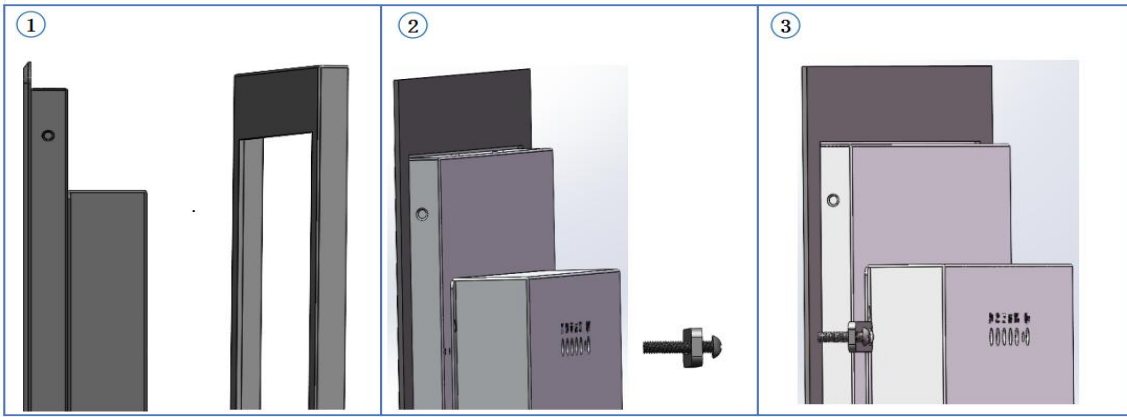

TDS1937C

Dimensions are in millimeters