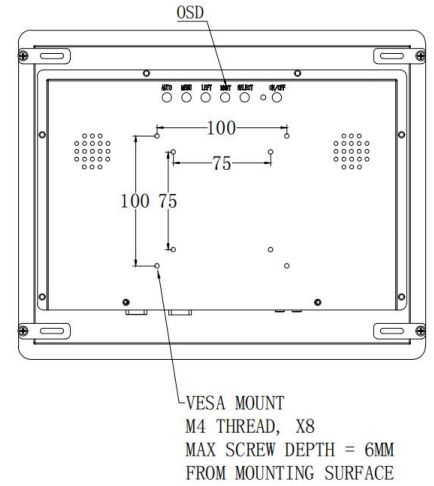

Options:

- + 5-wire resistive touch screen
- + Customizable high brightness
- + Customizable external interfaces

TDS1237B Embedded Touch Monitor

Model	1237B
Color	Black
Size	12.1"
Aspect Ratio	4:3
Active Display Area	245.76X184.32(mm)
Dimensions	314.1X253.1X41(mm) Recommended cutout size: 307.1X211.5(mm)
Native Resolution	1024X768@60Hz
Number of Colors	16.7M , 72% NTSC
Viewing Angle	85/85/85/85 (Typ.)(CR≥10)
Contrast Ratio	1200:1
Brightness (typical)	LCD: 400nits, Touch:365nits
Response (typical)	30ms
Number of Touches	10-touch with USB
Touch Mode	Finger, stylus (silicone tip), glove (thickness ≤ 2 mm)
Touch Precision	≥2mm
transmittance	90%
Glass hardness	7H
Video Interface	HDMI+VGA
Input voltage range	AC: 100-240 VAC , 50-60 Hz
I/O Ports	1*HDMI , 1*VGA , 1*USB2.0, 1*DC
Sealing	Sealing between touch screen and front bezel
Ball Drop Test	No breakage when a 450g steel ball falls vertically 1m to the center
Temperature	Operating: 0°C-50°C; Storage: -10°C-60°C
Humidity	Operating: 20%-70%; Storage: 10%-80%
MTBF	50000 hours
Warranty	2 years standard
Shipping Dimensions	365X315X110(mm)
Mounting Options	VESA mount on rear 75mm&100mm Side buckle mounting distance: 177.4mm
Power Adapter	DC:12V3A(Coaxial power jack: 5.5*2.1)
What's in the Box	1*HDMI cable, 1*USB cable, 1* DC cable, 1*Power adapter 4* Flush Mount Brackets with screws
Agency Approvals	FCC; CE; ROHS

TDS1237B

Dimensions are in millimeters