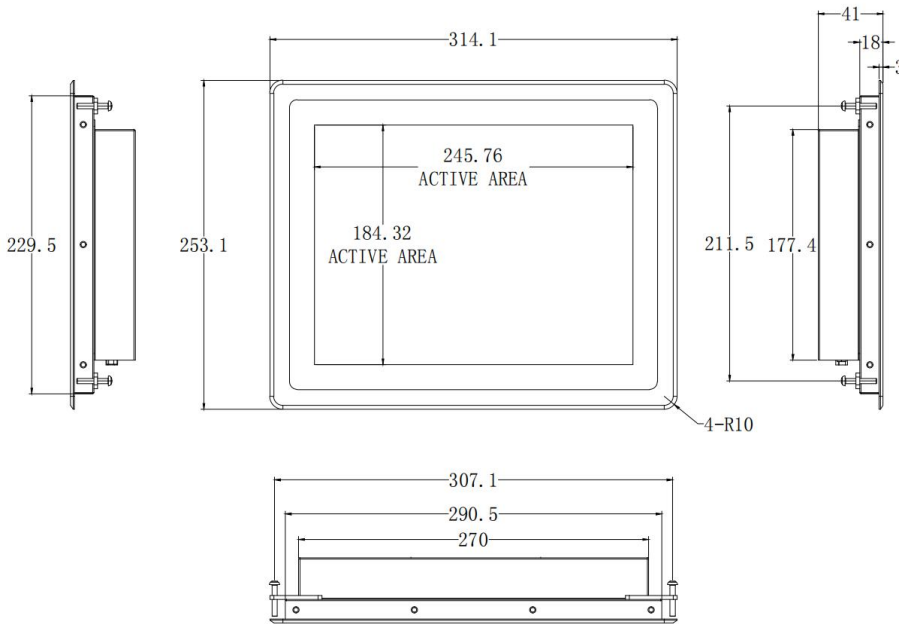

Options:

- + 5-wire resistive touch screen
- + Customizable high brightness
- + Customizable external interfaces

TDS1237B Embedded Touch Monitor

Model	1237B
Color	Black
Size	12.1"
Aspect Ratio	4:3
Active Display Area	245.76X184.32(mm)
Dimensions	314.1X253.1X41(mm) Recommended cutout size: 307.1X211.5(mm)
Native Resolution	1024X768@60Hz
Number of Colors	16.7M , 72% NTSC
Viewing Angle	85/85/85/85 (Typ.)(CR≥10)
Contrast Ratio	1200:1
Brightness (typical)	LCD: 400nits, Touch:365nits
Response (typical)	30ms
Number of Touches	10-touch with USB
Touch Mode	Finger, stylus (silicone tip), glove (thickness ≤ 2 mm)
Touch Precision	≥2mm
transmittance	90%
Glass hardness	7H
Video Interface	HDMI+VGA
Input voltage range	AC: 100-240 VAC , 50-60 Hz
I/O Ports	1*HDMI , 1*VGA , 1*USB2.0, 1*DC
Sealing	Sealing between touch screen and front bezel
Ball Drop Test	No breakage when a 450g steel ball falls vertically 1m to the center
Temperature	Operating: 0°C-50°C; Storage: -10°C-60°C
Humidity	Operating: 20%-70%; Storage: 10%-80%
MTBF	50000 hours
Warranty	2 years standard
Shipping Dimensions	365X315X110(mm)
Mounting Options	VESA mount on rear 75mm&100mm Side buckle mounting distance: 177.4mm
Power Adapter	DC:12V3A(Coaxial power jack: 5.5*2.1)
What's in the Box	1*HDMI cable, 1*USB cable, 1* DC cable, 1*Power adapter 4* Flush Mount Brackets with screws
Agency Approvals	FCC; CE; ROHS

TDS1237B

Dimensions are in millimeters