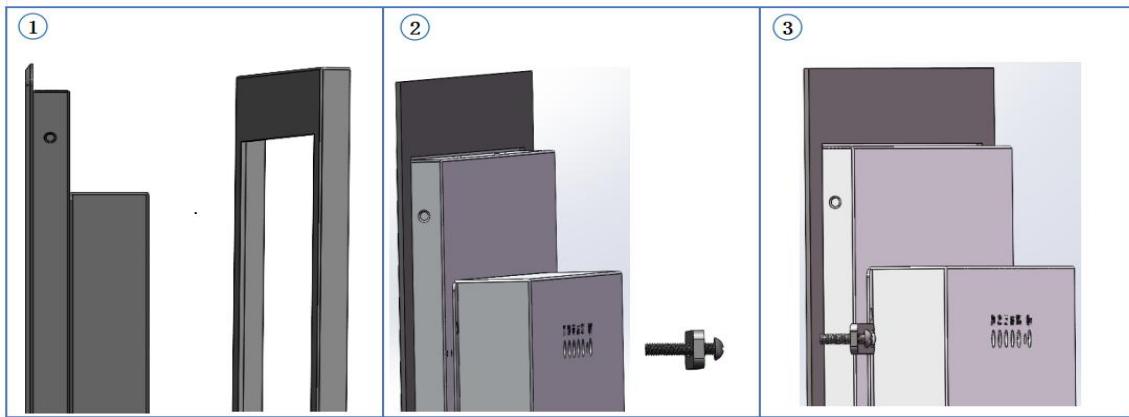

TDS1237B

Dimensions are in millimeters