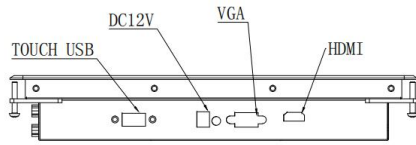

Options:

- + 5-wire resistive touch screen
- + Customizable high brightness
- + Customizable external interfaces

TDS1237B Embedded Touch Monitor

Model	1237B
Color	Black
Size	12.1"
Aspect Ratio	4:3
Active Display Area	245.76X184.32(mm)
Dimensions	314.1X253.1X41(mm) Recommended cutout size: 307.1X211.5(mm)
Native Resolution	1024X768@60Hz
Number of Colors	16.7M , 72% NTSC
Viewing Angle	85/85/85/85 (Typ.)(CR≥10)
Contrast Ratio	1200:1
Brightness (typical)	LCD: 400nits, Touch:365nits
Response (typical)	30ms
Number of Touches	10-touch with USB
Touch Mode	Finger, stylus (silicone tip), glove (thickness ≤ 2 mm)
Touch Precision	≥2mm
transmittance	90%
Glass hardness	7H
Video Interface	HDMI+VGA
Input voltage range	AC: 100-240 VAC , 50-60 Hz
I/O Ports	1*HDMI , 1*VGA , 1*USB2.0, 1*DC
Sealing	Sealing between touch screen and front bezel
Ball Drop Test	No breakage when a 450g steel ball falls vertically 1m to the center
Temperature	Operating: 0°C-50°C; Storage: -10°C-60°C
Humidity	Operating: 20%-70%; Storage: 10%-80%
MTBF	50000 hours
Warranty	2 years standard
Shipping Dimensions	365X315X110(mm)
Mounting Options	VESA mount on rear 75mm&100mm Side buckle mounting distance: 177.4mm
Power Adapter	DC:12V3A(Coaxial power jack: 5.5*2.1)
What's in the Box	1*HDMI cable, 1*USB cable, 1* DC cable, 1*Power adapter 4* Flush Mount Brackets with screws
Agency Approvals	FCC; CE; ROHS

TDS1237B

Dimensions are in millimeters